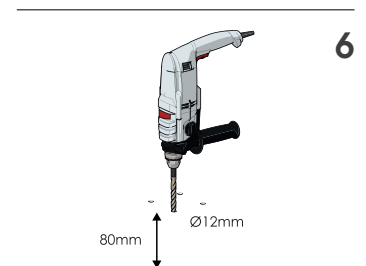

LINK 150/3

ISTRUZIONI DI INSTALLAZIONE
ASSEMBLY INSTRUCTIONS

WARNING | The distance of installation depends on speed and weight of vehicle

06. GUARD RAILS - LINK 150/3