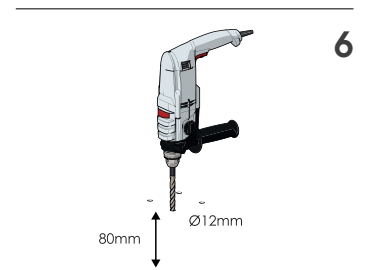

LINK 150/2

ISTRUZIONI DI INSTALLAZIONE
ASSEMBLY INSTRUCTIONS

WARNING | The distance of installation depends on speed and weight of vehicle

06. GUARD RAILS - LINK 150/2